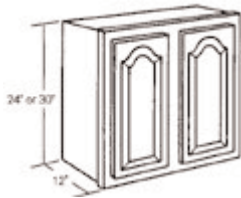

Wall Cabinets

Wall Cabinet Single Door

SKU	Item	Width	Height
23481641	W0930	9"	30"
23481642	W1230	12"	30"
23481643	W1530	15"	30"
23481644	W1830	18"	30"
23481645	W2130	21"	30"
23481675	W0942	9"	42"
23481676	W1242	12"	42"
23481677	W1542	15"	42"
23481678	W1842	18"	42"
23481679	W2142	21"	42"

Wall Cabinet Double Door

SKU	Item	Width	Height
23481646	W2430	24"	30"
23481647	W2730	27"	30"
23481648	W3030	30"	30"
23481649	W3630	36"	30"
23481650	W4230	42"	30"
23481680	W2442	24"	42"
23481681	W2742	27"	42"
23481682	W3042	30"	42"
23481683	W3642	36"	42"
23481684	W4242	42"	42"