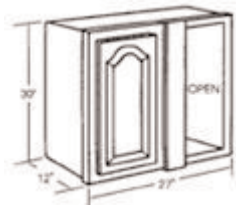

Wall Blind Corner

SKU	Item	Width	Height
23481651	WBC2730	27"	30"
23481685	WBC2742	27"	42"